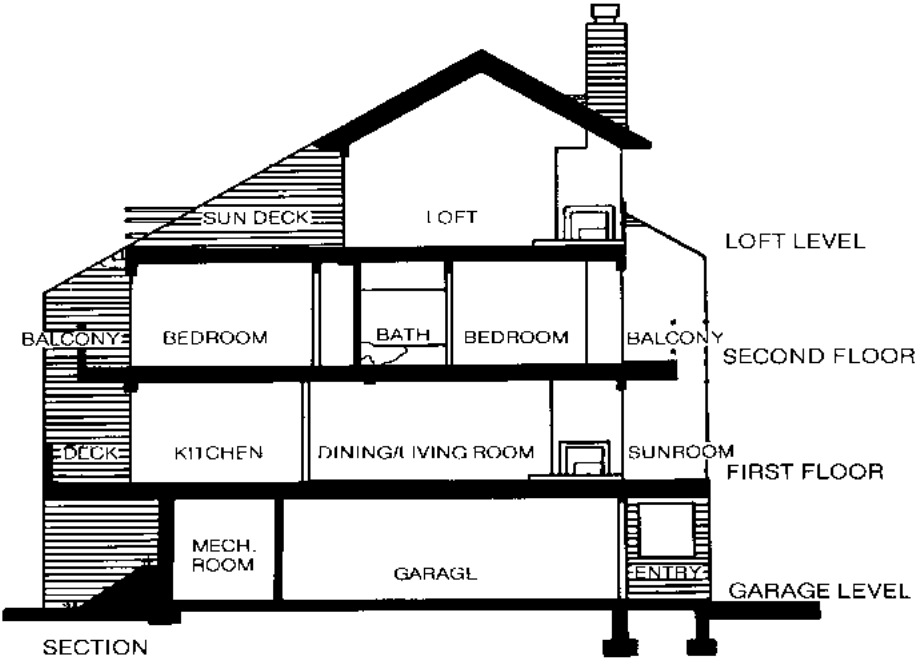

Unit Type A has three bedrooms. Of Royale Sands 26 units, 16 (units 6-22) are of this type. The floor plan displayed is the mirror image of some units of this type.

Garage & First Floor

UNIT TYPE A & B

A, 2707 sq. ft. approx.

B, 2540 sq. ft. approx.

Units similar, except storage, deck & balcony at first & second floors are omitted.

Second and Third Floor (Loft)

SECOND FLOOR PLAN

LOFT LEVEL

UNIT TYPE A & B

Units similar, except storage, deck & balcony at first & second floors are omitted.

Cross Section

UNIT TYPE A