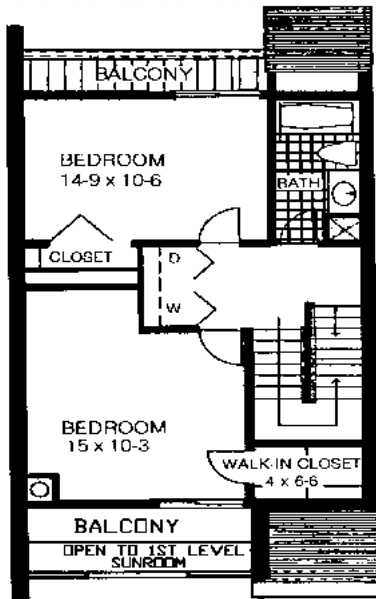

Unit Type A has three bedrooms. Of Royale Sands 26 units, 16 (units 6-22) are of this type. The floor plan displayed is the mirror image of some units of this type.

Garage & First Floor

UNIT TYPE A & B

A, 2707 sq. ft. approx.

B, 2540 sq. ft. approx.

Units similar, except storage, deck & balcony at first & second floors are omitted.

Second and Third Floor (Loft)

SECOND FLOOR PLAN

LOFT LEVEL

UNIT TYPE A & B

Units similar, except storage, deck & balcony at first & second floors are omitted.

Cross Section

UNIT TYPE A