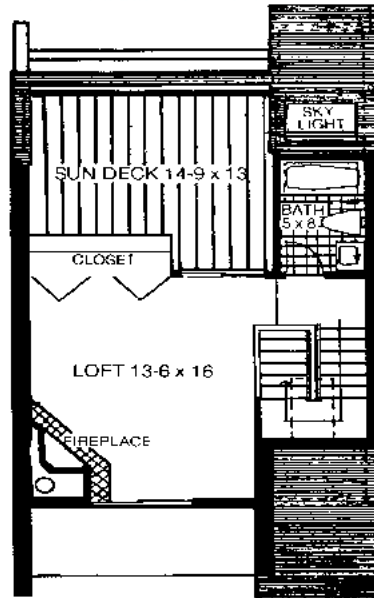

Unit Type A has three bedrooms. Of Royale Sands 26 units, 16 (units 6-22) are of this type. The floor plan displayed is the mirror image of some units of this type.

Garage & First Floor

UNIT TYPE A & B

A, 2707 sq. ft. approx.

B, 2540 sq. ft. approx.

Units similar, except storage, deck & balcony at first & second floors are omitted.

Second and Third Floor (Loft)

SECOND FLOOR PLAN

LOFT LEVEL

UNIT TYPE A & B

Units similar, except storage, deck & balcony at first & second floors are omitted.

Cross Section

UNIT TYPE A