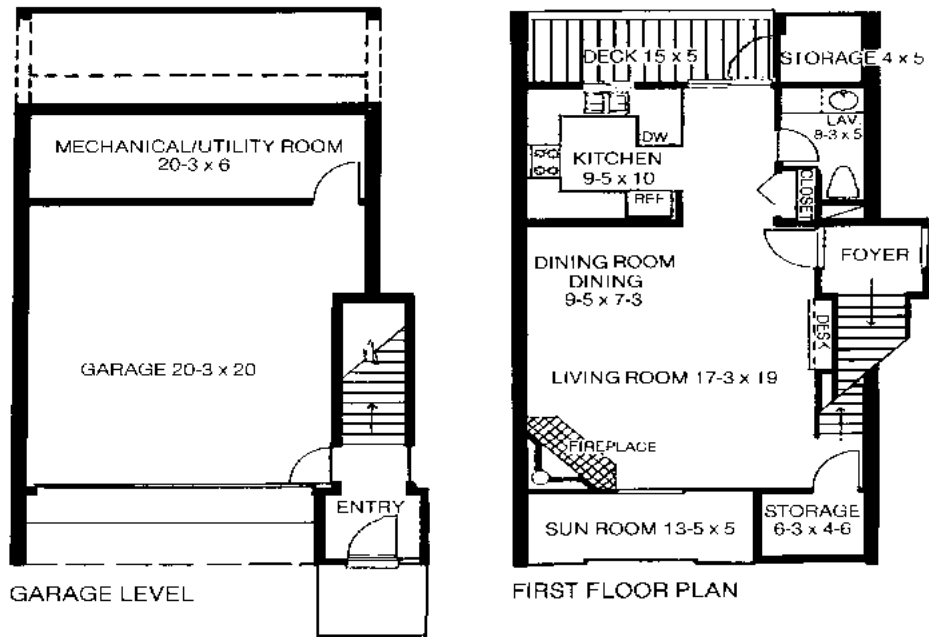

Unit Type A has three bedrooms. Of Royale Sands 26 units, 16 (units 6-22) are of this type. The floor plan displayed is the mirror image of some units of this type.

Garage & First Floor

UNIT TYPE A & B

A, 2707 sq. ft. approx.

B, 2540 sq. ft. approx.

Units similar, except storage, deck & balcony at first & second floors are omitted.

Second and Third Floor (Loft)

SECOND FLOOR PLAN

LOFT LEVEL

UNIT TYPE A & B

Units similar, except storage, deck & balcony at first & second floors are omitted.

Cross Section

UNIT TYPE A