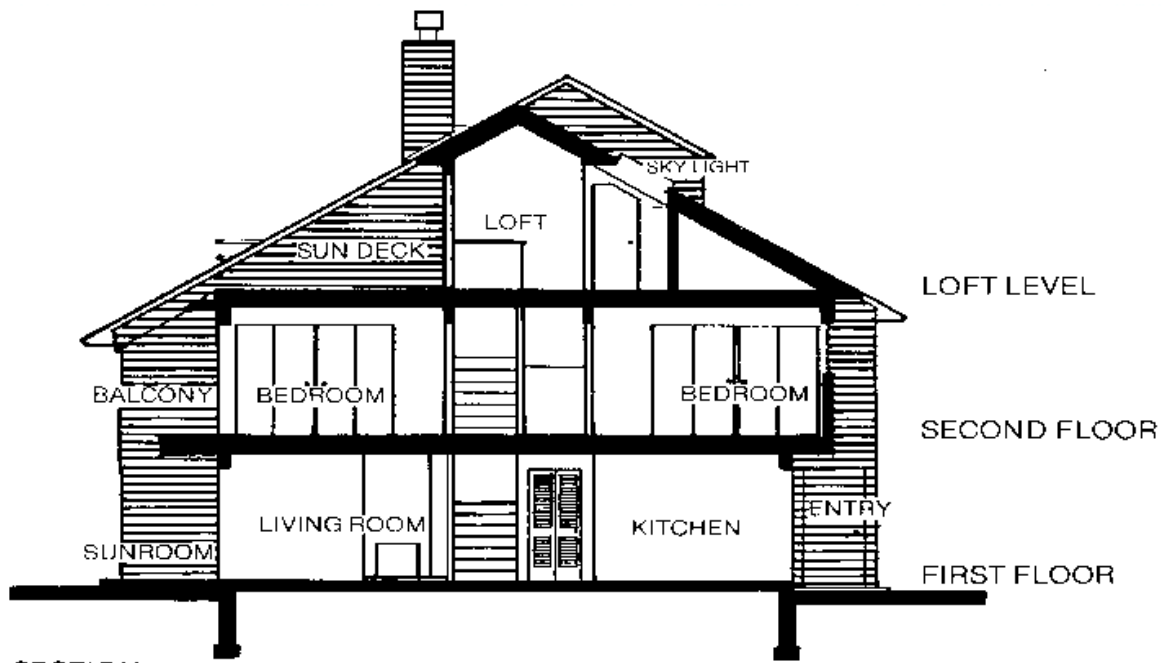

Royale Sands Beach Club

Condominium Association

Unit Type C has two bedrooms plus a loft. Of Royale Sands 26 units, 6 (Units 1 - 3 & 25 - 27) are of this type. The floor plan displayed is the mirror image of some units of this type.

First and second floor

FIRST FLOOR PLAN

SECOND FLOOR PLAN

Loft

UNIT TYPE C

Crosssection

SECTION

UNIT TYPE C