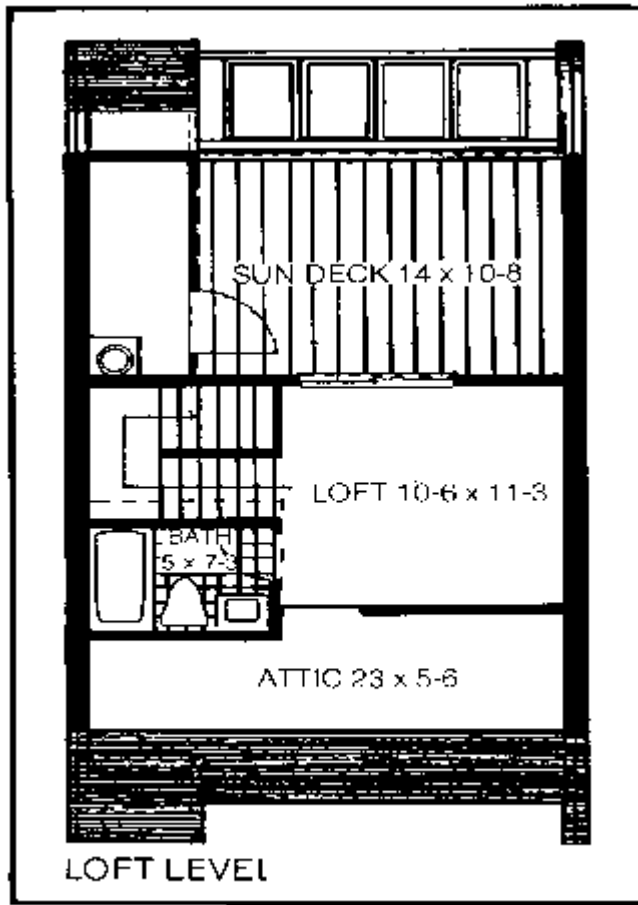

Royale Sands Beach Club

Condominium Association

Unit Type C has two bedrooms plus a loft. Of Royale Sands 26 units, 6 (Units 1 - 3 & 25 - 27) are of this type. The floor plan displayed is the mirror image of some units of this type.

First and second floor

FIRST FLOOR PLAN

SECOND FLOOR PLAN

Loft

UNIT TYPE C

Crosssection

SECTION

UNIT TYPE C