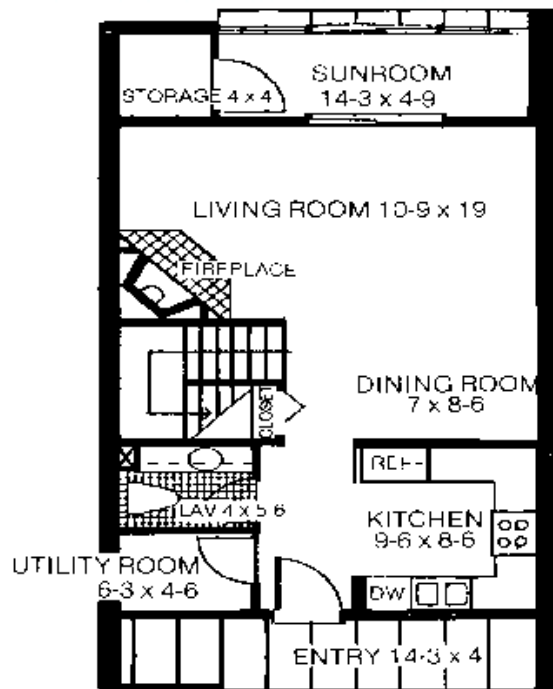

Royale Sands Beach Club

Condominium Association

Unit Type C has two bedrooms plus a loft. Of Royale Sands 26 units, 6 (Units 1 - 3 & 25 - 27) are of this type. The floor plan displayed is the mirror image of some units of this type.

First and second floor

FIRST FLOOR PLAN

SECOND FLOOR PLAN

Loft

UNIT TYPE C

Crosssection

SECTION

UNIT TYPE C