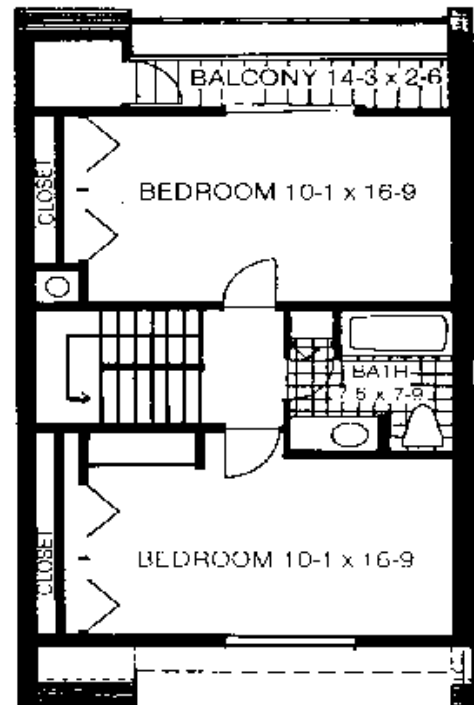

Royale Sands Beach Club

Condominium Association

Unit Type C has two bedrooms plus a loft. Of Royale Sands 26 units, 6 (Units 1 - 3 & 25 - 27) are of this type. The floor plan displayed is the mirror image of some units of this type.

First and second floor

FIRST FLOOR PLAN

SECOND FLOOR PLAN

Loft

UNIT TYPE C

Crosssection

SECTION

UNIT TYPE C