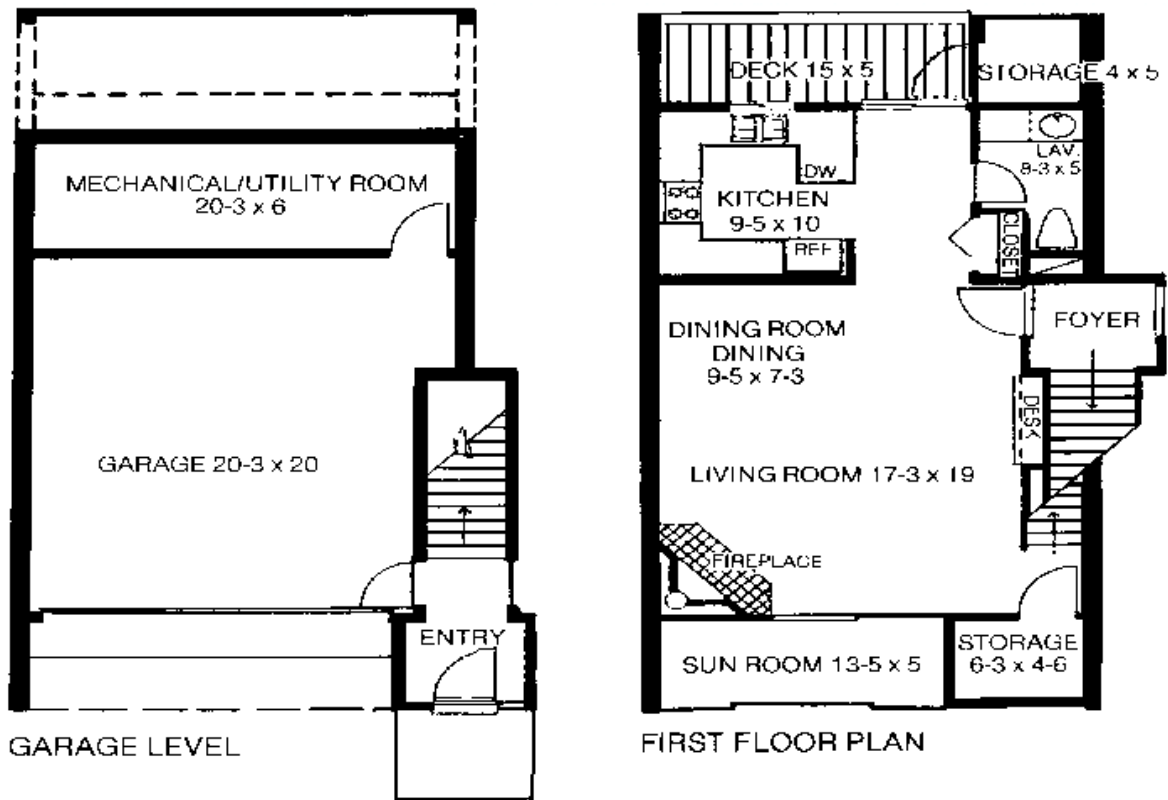

# Royale Sands Beach Club

Condominium Association

**Unit Type B has three bedrooms. Of Royale Sands 26 units, 4 (Units 4 - 5 & 23 - 24) are of this type. The floor plan displayed is the mirror image of some units of this type.**

## UNIT TYPE A & B

A, 2707 sq. ft. approx.

B, 2540 sq. ft. approx.

Units similar, except storage, deck & balcony at first & second floors are omitted.

SECOND FLOOR PLAN

LOFT LEVEL

**UNIT TYPE A & B**

Units similar, except storage, deck & balcony at first & second floors are omitted.

Second and third floor above

Crosssection

UNIT TYPE A