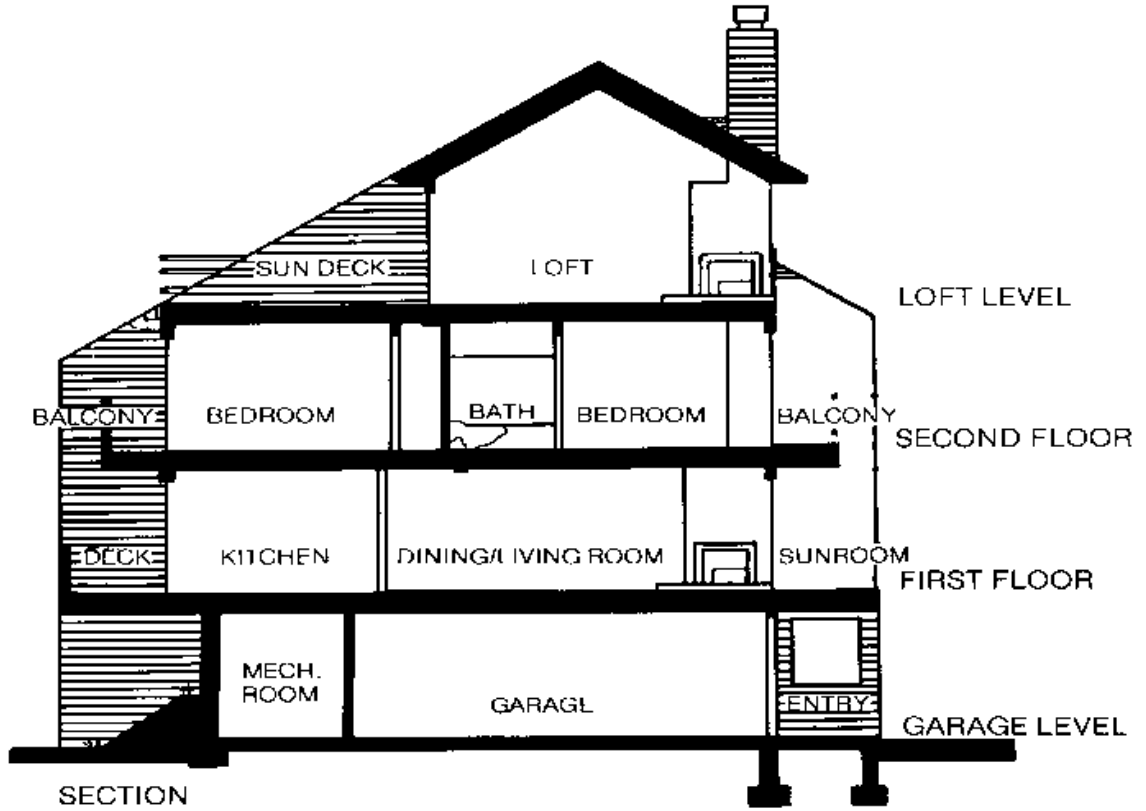

## UNIT TYPE A & B

A, 2707 sq. ft. approx.

B, 2540 sq. ft. approx.

Units similar, except storage, deck & balcony at first & second floors are omitted.

SECOND FLOOR PLAN

LOFT LEVEL

**UNIT TYPE A & B**

Units similar, except storage, deck & balcony at first & second floors are omitted.

Second and third floor above

Crosssection

UNIT TYPE A