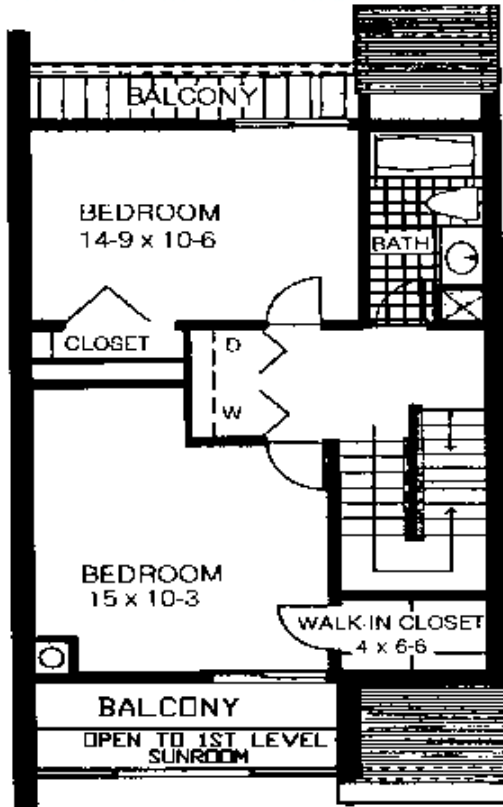

# Royale Sands Beach Club

Condominium Association

**Unit Type B has three bedrooms. Of Royale Sands 26 units, 4 (Units 4 - 5 & 23 - 24) are of this type. The floor plan displayed is the mirror image of some units of this type.**

## UNIT TYPE A & B

A, 2707 sq. ft. approx.

B, 2540 sq. ft. approx.

Units similar, except storage, deck & balcony at first & second floors are omitted.

SECOND FLOOR PLAN

LOFT LEVEL

**UNIT TYPE A & B**

Units similar, except storage, deck & balcony at first & second floors are omitted.

Second and third floor above

Crosssection

UNIT TYPE A